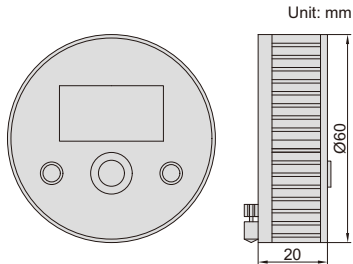

DIGITAL MEASURING WHEEL

IP40
WATERPROOF

- IP40 dust/waterproof
- Measuring length of curve
- Four measurement modes: length, rectangle area, diameter of circle, cube
- Resolution: 0.001m/0.01ft
- Button function: on/off, mm/inch, one or two sides set, measurement mode conversion, measurement
- Battery CR2032, automatic power off

Code	Range	Accuracy
7146-10	0-10m/0-32.8ft	±0.3%L (L is the measured length)