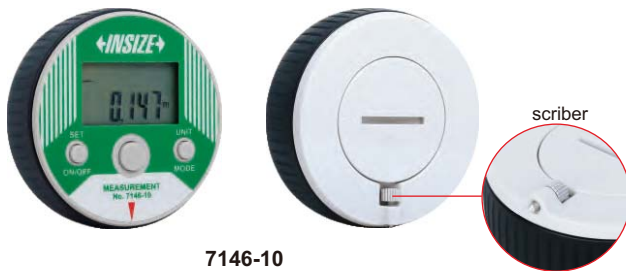

DIGITAL MEASURING WHEEL

IP40
WATERPROOF

- IP40 dust/waterproof
- Measuring length of curve
- Four measurement modes: length, rectangle area, diameter of circle, cube
- Resolution: 0.001m/0.01ft
- Button function: on/off, mm/inch, one or two sides set, measurement mode conversion, measurement
- Battery CR2032, automatic power off

Code	Range	Accuracy
7146-10	0-10m/0-32.8ft	±0.3%L (L is the measured length)